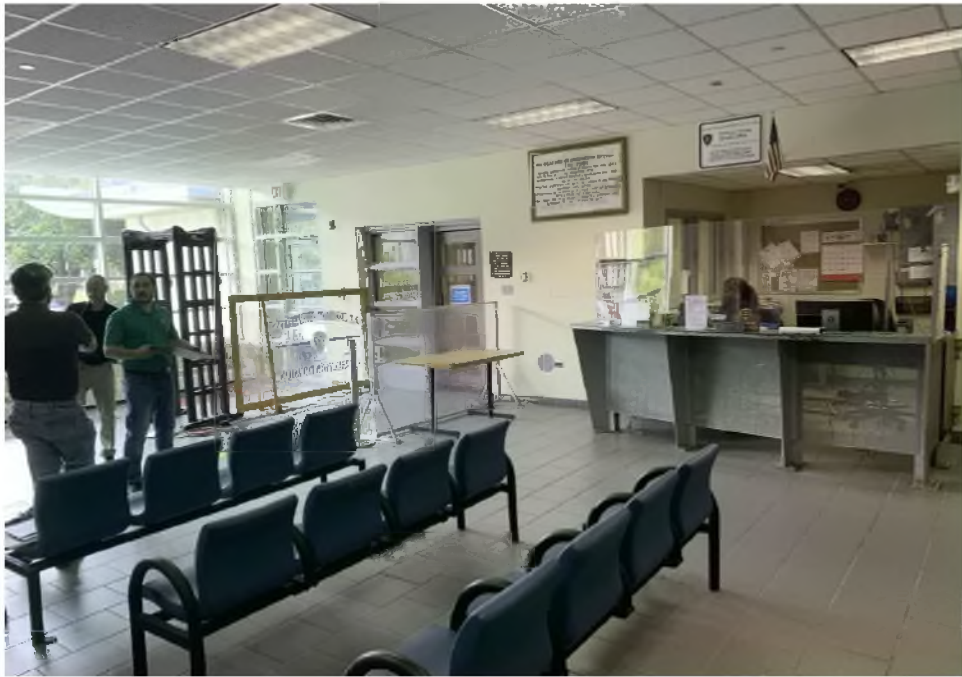

DUTCHESS COUNTY
TEMPORARY HOMELESS SHELTER
150 N. HAMILTON STREET POUGHKEEPSIE, NY 12601

EXISTING CONDITIONS REFERENCE PHOTOS

ROOM - 100

ROOM - 100B

ROOM - 100E

ROOM - 100F

ROOM - 100G

ROOM - 100H

ROOM - 101

ROOM - 101A

ROOM - 103

ROOM - 103A-H

ROOM - 103K

ROOM - 104

ROOM - 104B

ROOM - 104C