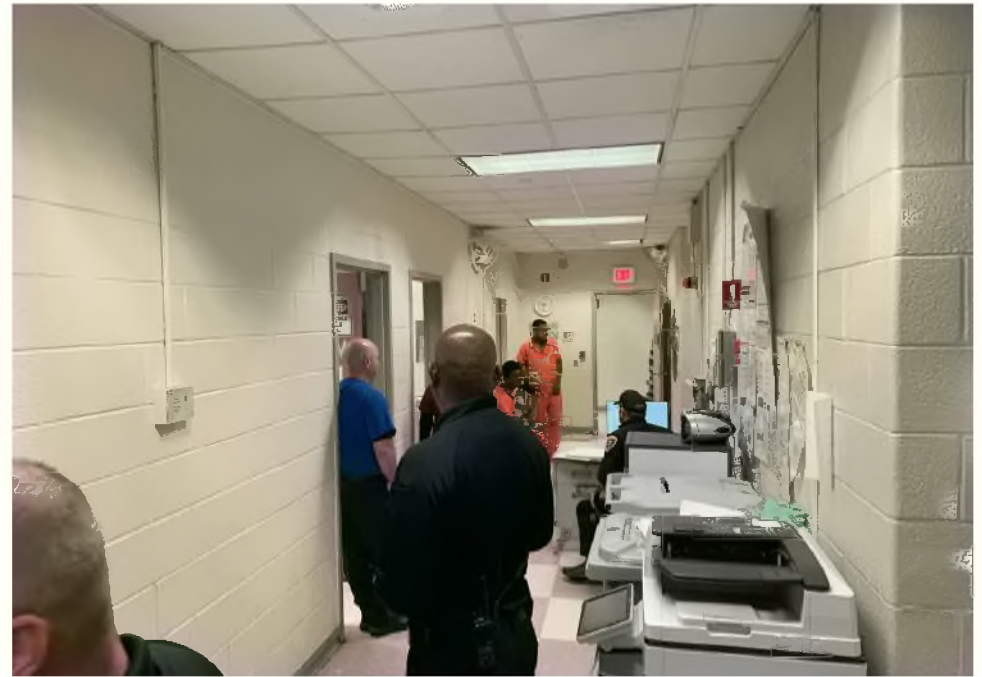

DUTCHESS COUNTY
TEMPORARY HOMELESS SHELTER
150 N. HAMILTON STREET POUGHKEEPSIE, NY 12601

EXISTING CONDITIONS REFERENCE PHOTOS

ROOM - 100

ROOM - 100B

ROOM - 100E

ROOM - 100F

ROOM - 100G

ROOM - 100H